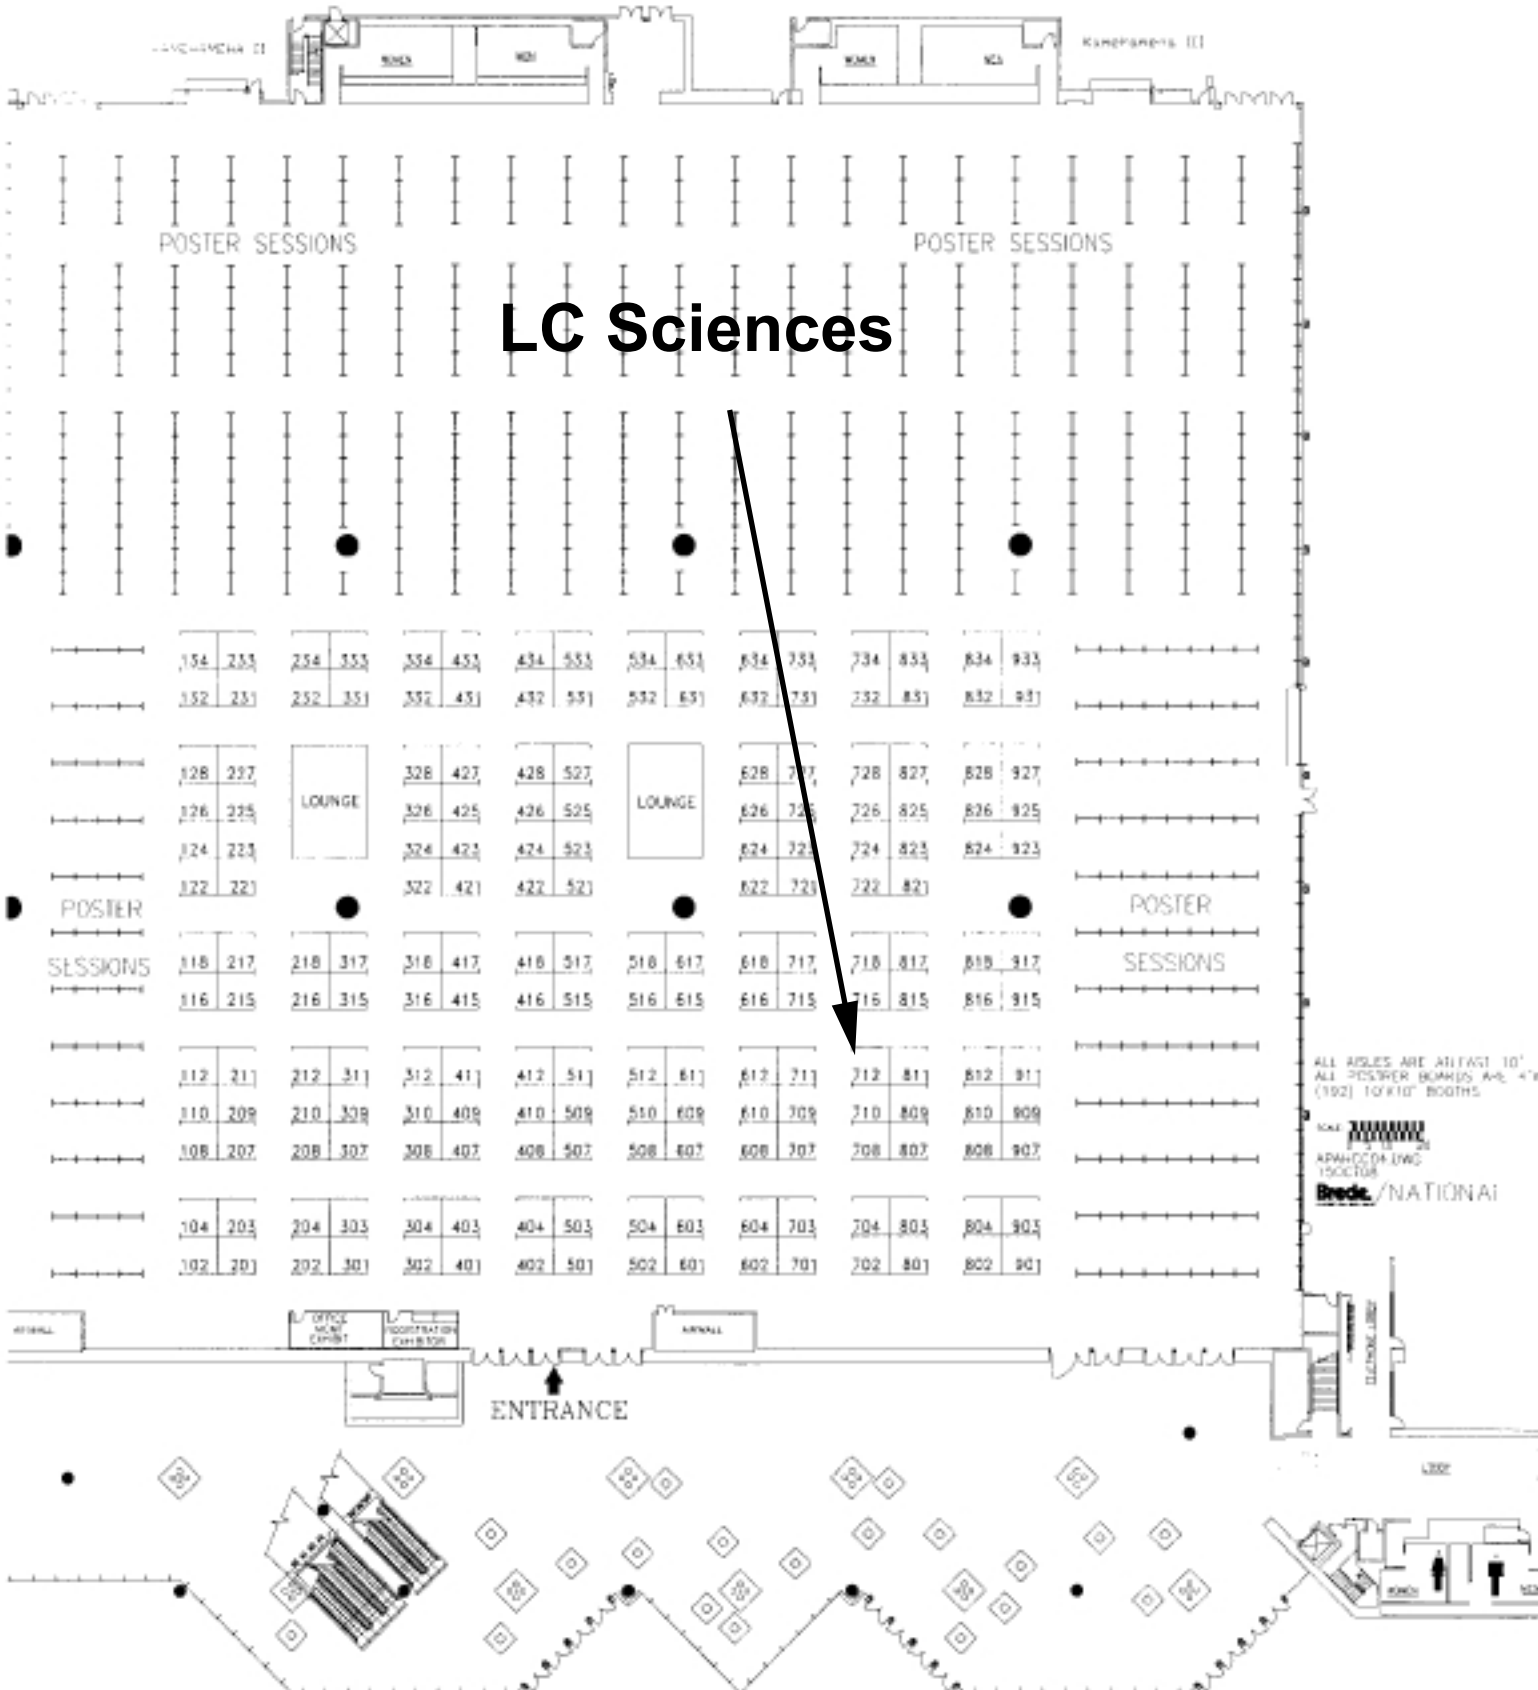

2009 AMERICAN SOCIETY FOR HUMAN GENETICS
 HAWAII CONVENTION CENTER
 Honolulu, Hawaii

LC Sciences

ALL AISLES ARE AT LEAST 10'
 ALL POSTER BOARDS ARE 4'x
 (192) 10'x10' BOARDS

SCALE: 1/8" = 10'
 APH/CCD/LWC
 15 OCTOBER
Breda/NATIONAL